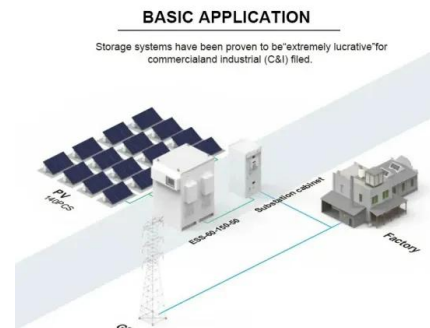

Yoobao EN1 Generation 2 46200mAh Power Station Powerbank w/ ...

Buy Yoobao EN1 Generation 2 46200mAh Power Station Powerbank w/ LED Light & Built-in 220V Inverter online today! JG Superstore by Juan Gadget More choices, More discounts! Super is Better! ...