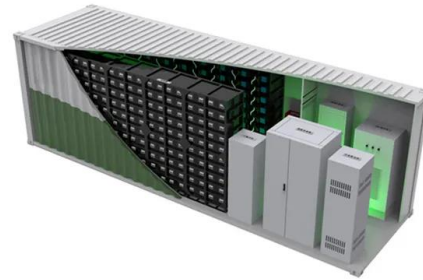

Yarlen power energy storage cabinet installation

yarlen power energy storage layout hd picture The Future Of Energy Storage Beyond Lithium Ion . Over the past decade, prices for solar panels and wind farms have reached all-time lows. However, the ...

The Ultimate Guide to Crafting an Efficient Energy Storage Container

That's exactly what engineers face when designing an energy storage container layout plan. These metal giants - typically 20ft or 40ft containers - must house enough battery power to light up a small ...

FULL BUILD! Shipping Container Shop , BEST Off-Grid Structure with

This structure gave us the BEST start going off the grid, and we are finally ready to turn it into an enclosed work shop. Full build video with time lapse an