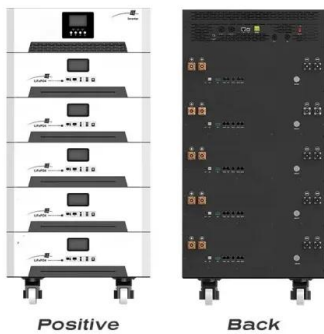

Yarlen power energy storage cabinet installation

yarlen power energy storage layout hd picture The Future Of Energy Storage Beyond Lithium Ion . Over the past decade, prices for solar panels and wind farms have reached all-time lows. However, the ...

The Ultimate Guide to Crafting an Efficient Energy Storage Container

That's exactly what engineers face when designing an energy storage container layout plan. These metal giants - typically 20ft or 40ft containers - must house enough battery power to light up a small ...

FULL BUILD! Shipping Container Shop , BEST Off-Grid Structure with

This structure gave us the BEST start going off the grid, and we are finally ready to turn it into an enclosed work shop. Full build video with time lapse an