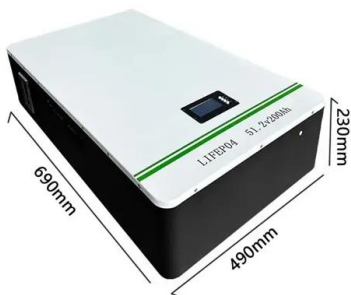

REFRIGERATION AND AIR CONDITIONING TECHNICIAN

The National Instructional Media Institute (NIMI), Chennai, has now come up with instructional material to suit the revised curriculum for R&ACT 2nd Year Trade Theory in CG & M Sector under Yearly ...

Virtual Desktop stops working properly after a while on Windows XP

Virtual Desktop stops working properly after a while on Windows XP So I have Windows XP Pro x64 on my VMware Workstation 16, while my computer runs on Windows 10 and I have ...

Microsoft LaserMouse not working properly after windows update

Microsoft LaserMouse not working properly after windows update I have been having problems with my Microsoft Laser Mouse 6000 V.2 for about a week now. My computer did an auto ...

Solar Charge Controller: Working Principle and Function

The diagram below shows the working principle of the most basic solar charge and discharge controller. Although the control circuit of the solar charge ...