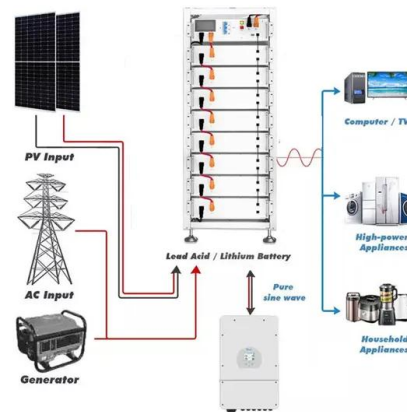

Mouse stops working in Word 2016

Mouse stops working in Word 2016 I am struggling with Word 2016. suddenly for no reason, mouse does not work. you cannot highlight a paragraph, you can highlight a paragraph, but if ...