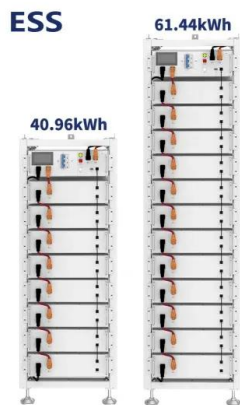

24 All-Time Best Perfumes for Women That We Tested in 2025

These are the best perfumes for women, from musky and earthy notes that get us compliments to tried-and-true classics that will never go out of style.