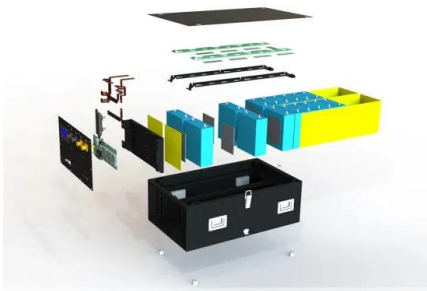

What does the new equipment s outdoor 36-hour solar container mean

ESS

Overview

Our 20 and 40 foot shipping containers are outfitted with roof mounted solar power on the outside, and on the inside, a rugged inverter with power ready battery bank. RPS supplies the shipping container, solar, inverter, GEL or LiFePo battery bank, panel mounting, fully framed windows, insulation, door, exterior + interior paint, flooring, overhead lighting, mini-split + more customizations! RPS can customize the Barebones and Move-In Ready options to any design. With high solar yields this robust range of mobile solar power systems delivers alternative power solutions to temporal energy provider companies. In this tutorial, we're going to demystify the 7 must-have features of a successful solar container using practical use cases, industry insights, and a pinch of humor to make it fun. I mean, clean energy shouldn't be boring, right?

the UL 9540 listing. ...

Instant Off-Grid(TM) Shipping Containers with Solar and ...

The durable container design is completely waterproof, protects you and your equipment from the elements and any potential security threats. RPS pre-wires all internal components.

Solar Containers is a portable energy revolution for all uses

By combining solar panels and storage in solid, mobile shelters, solar-powered shipping containers are providing solar electricity from cities to rural villages around the world, reshaping the ...