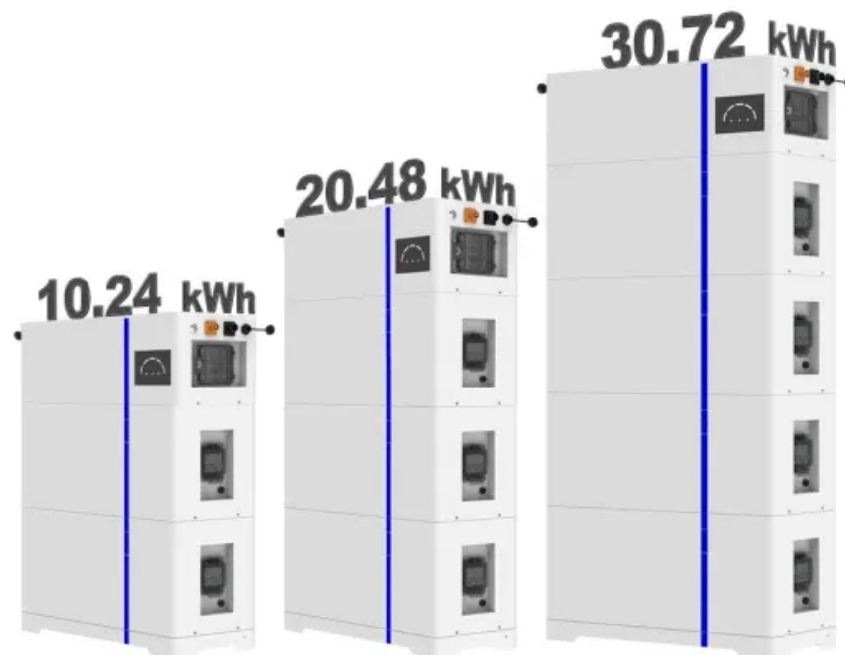

What does the new equipment s outdoor 36-hour solar container mean

ESS

Overview

Our 20 and 40 foot shipping containers are outfitted with roof mounted solar power on the outside, and on the inside, a rugged inverter with power ready battery bank. RPS supplies the shipping container, solar, inverter, GEL or LiFePo battery bank, panel mounting, fully framed windows, insulation, door, exterior + interior paint, flooring, overhead lighting, mini-split + more customizations! RPS can customize the Barebones and Move-In Ready options to any design. With high solar yields this robust range of mobile solar power systems delivers alternative power solutions to temporal energy provider companies. In this tutorial, we're going to demystify the 7 must-have features of a successful solar container using practical use cases, industry insights, and a pinch of humor to make it fun. I mean, clean energy shouldn't be boring, right?