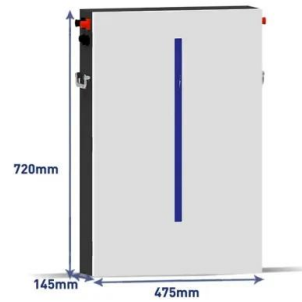

James Li General Manager of UPS, Datacenters & Telecom Ampace ...

James Li is a seasoned professional with extensive expertise in the UPS/datacenter industry, specializing in power conversion and energy storage technologies.

Data Center Chief Engineer, Data Center Engineering Operations

Hiring a Data Center Chief Engineer, Data Center Engineering Operations at Amazon in Chantilly. An actively Inclusive and LGBTQ+ Friendly workplace for diverse talent. Find your truly inclusive career!

UPS Service Engineer

UPS Service Engineer - Critical Power Systems
$80,000 - $90,000 + Premium Overtime Rates & Vehicle Allowance + Career Progression & Training + Industry Leading Benefits Remote - ...