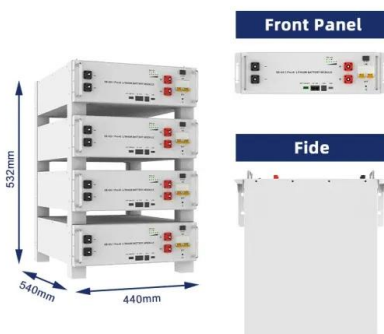

19 Energy Transfer Terminal locations , Genshin Impact 4.1

Southeast of Central Laboratory Ruins 06:55 8.
East of Central Laboratory Ruins 07:13 9. New Fontaine Research Institute (Fontaine Research Institute Chronicles quest) 07:47 10.