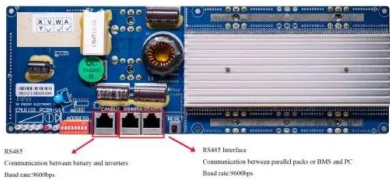

Sydney solar container station fire cause video