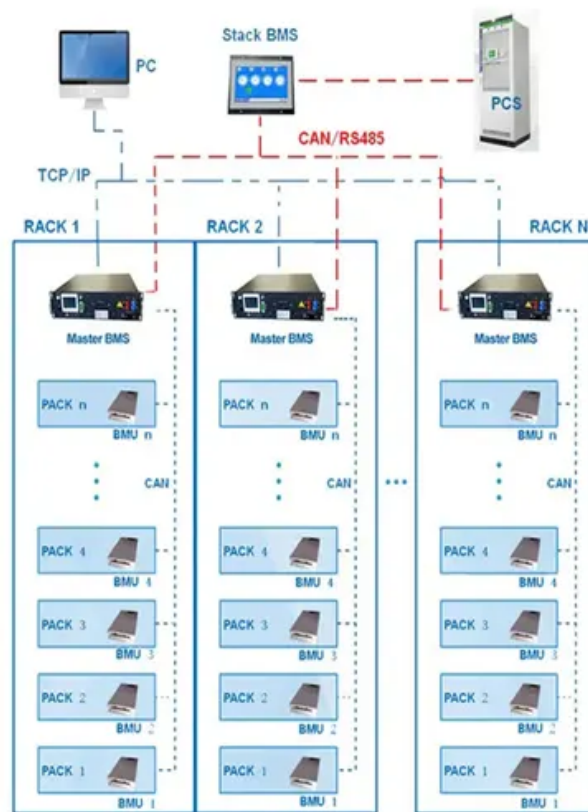

Stud welding solar container

BMS Wiring Diagram