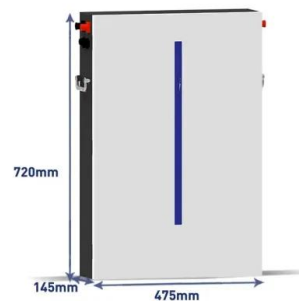

Encore Boston Harbor Casino (Everett, MA)

$100/100 PLO - $20,000 min NO MAX $6/12 Stud - $60 min $20/40 Stud - $200 min $80/160 Stud - $800 min General NLHE games are 9-handed. There is no betting line; the racetrack ...