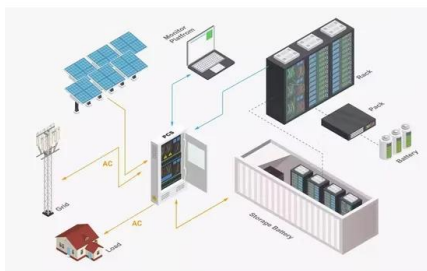

SOLAR CONTAINER STUD WELDING MACHINE PRICE

Principle of solar container capacitor spot welding machine Unlike traditional welding machines that rely on a continuous power source, these machines store energy in capacitors and release it ...