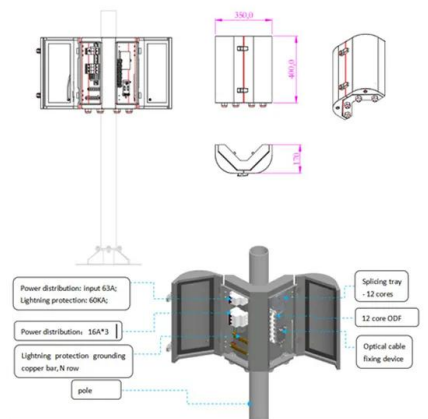

Solar PV Installation Guidelines

The Solar PV Installation Guidelines are aligned with the National Solar PV Service Technician Qual-ification and assists the Solar PV installer to use international best practices when installing and ...

Manual Shutdown Procedure of Solar PV Power System

The manual shutdown procedure can be a useful tool for solving errors and glitches that you're experiencing with your solar PV power system. Follow the guide ...

Off-Grid Containers Spec Sheet

In this option, RPS sends you the parts and you finalize construction on the container. RPS supplies the plans on how to mount the electronics inside the container and the procedure for erecting the solar ...