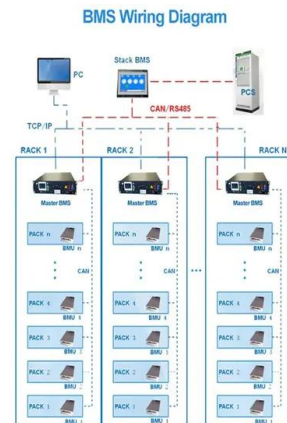

XLT Carbon Fiber Spring Plate Graphite Insole -- MyFootShop

Hallux Trainer Inserts are full-length, finished carbon graphite inserts with a Morton's extension that have the same indications as turf toe plates. Flat Glass Fiber Plates contain no arch support or toe spring.