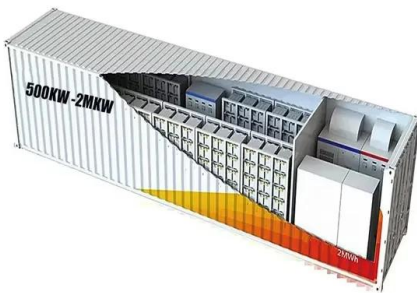

supplies, thereby ...