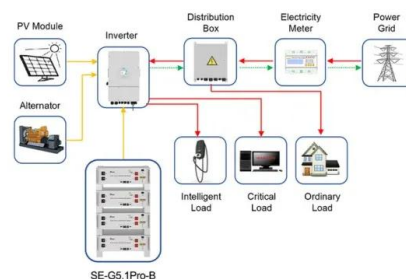

Amazon : Solar Power Control Box

1-16 of over 5,000 results for "solar power control box" Results Check each product page for other buying options. Price and other details may vary based on product size and color.

Application scenarios of energy storage battery products