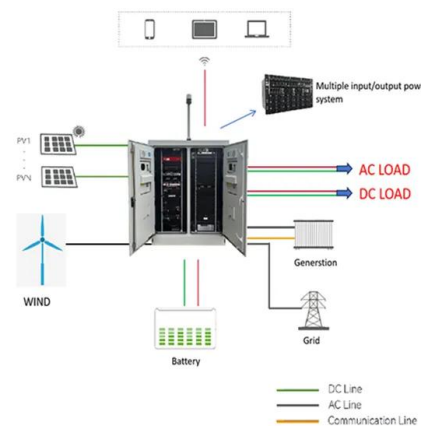

Serra Rápida Policorte 14 Pol. Milwaukee

A Milwaukee Store é uma revenda autorizada da Milwaukee Brasil, oferecendo uma ampla variedade de produtos. Se você não encontrar o item que está procurando em nossos anúncios, entre em contato ...

Use your Google Account for

After signing up for , signing in to your Google account on another Google service will automatically sign you in to . Deleting your Google Account will delete your data, ...