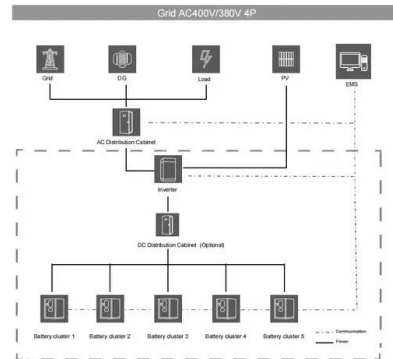

SwitchBot Solar Panel Combo , Efficient Charging ...

Enhance the functionality of SwitchBot smart curtains with the Solar Panel Combo. Ensure continuous charging for your SwitchBot Curtain without any hassle. No ...