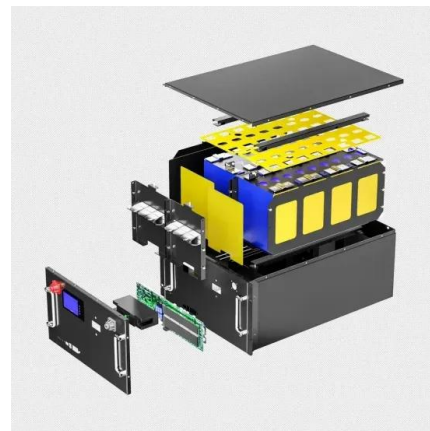

Solar panel box automatic glue machine glue dispenser silicone ...

The automatic glue machine for solar panel wire boxes is widely used in the production field of solar photovoltaic modules and is one of the indispensable and important equipment in the ...