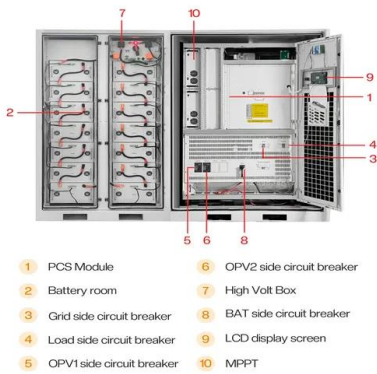

Solar Charge Controller SRNE

A solar charge controller is a crucial component of a solar power system that regulates the voltage and current from solar panels to charge batteries efficiently and prevent overcharging or deep discharging.

JA SOLAR PV MODULES INSTALLATION MANUAL

This manual contains important safety instructions for the Solar Photovoltaic Modules (hereafter referred to as "Modules") of JA Solar Holdings Co., Ltd. (hereafter referred to as "JA Solar").

5-In-One Energy Storage System & Home ESS Solutions , Sigenergy

Explore Sigenergy's 5-In-One energy storage systems with solar charger inverters and custom home ESS solutions for efficient energy storage and management.