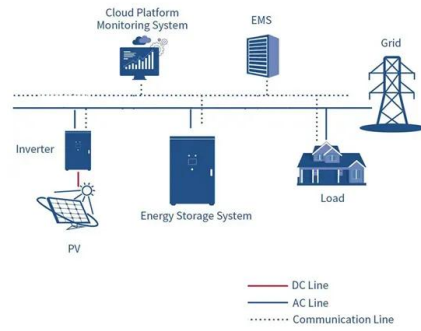

Sword art online (SAO) watch o

Sword art online anime list to find out correct watch order and learn little bit about SAO. Listed in a chronological order, without overcomplicating content like recaps or 'super extra' content.