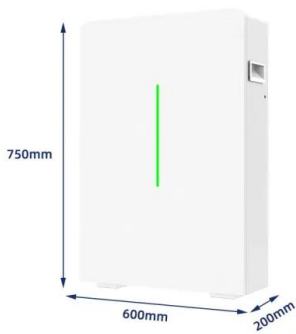

account for ...