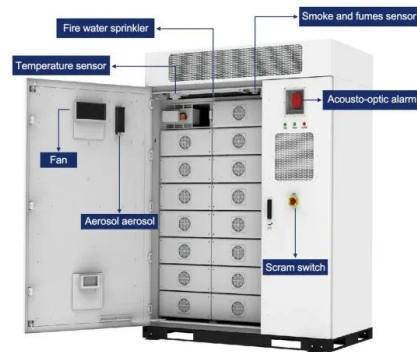

PowerAutomate JSON

You then need to add a Parse JSON action to tell power automate the schema of the data assigned in the initialize variable action. This will allow us to more easily reference the array in ...