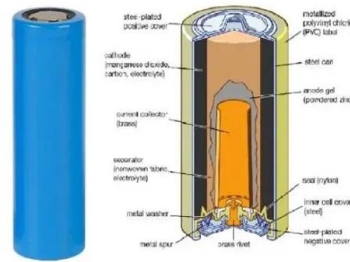

The 18 Best End of the World Movies, Ranked

Apocalyptic movies can captivate audiences with their gripping depictions of humanity pushed to its limits. The best end of the world movies can blend suspense, action, and drama to ...