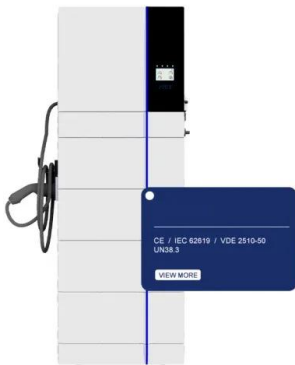

solar container for electric vehicles clean and solar container for

Options from $39.97 - $60.29 SUNAPEX 10W Solar Car Battery Trickle Charger & Maintainer, 12V Waterproof Solar Panel Trickle Charger, Portable Solar Panel Kit for Car, Boat, RV, Trailer, ...