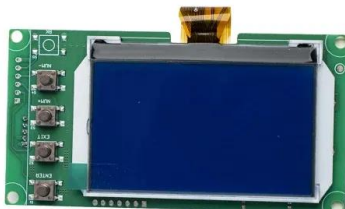

600 Watt Portable Solar Panel, 44V , Power Home

Equipped with MC4 connector, it is easy to connect with various renewable energy devices. The lightweight and portable design is suitable for outdoor camping, field recreation and other scenarios, ...