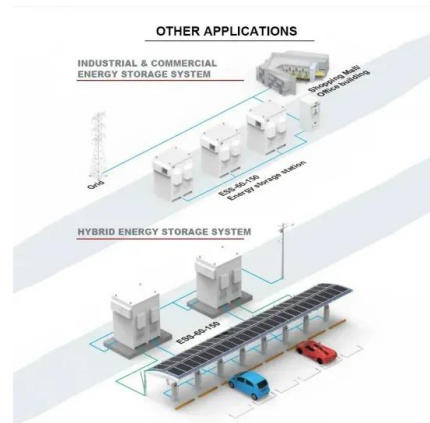

override default port 995 will not remain checked on outlook 2011

override default port 995 will not remain checked on outlook 2011 I have had problems off and on for months with my ATT email account access from Outlook or Entourage. I switched to ...