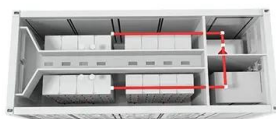

Mobile Solar PV Container , Portable Solar Power Solutions

High-efficiency Mobile Solar PV Container with foldable solar panels, advanced lithium battery storage (100-500kWh) and smart energy management. Ideal for remote areas, emergency rescue and ...