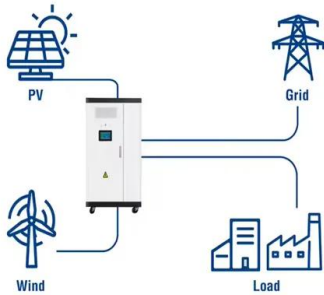

Outdoor safe charging solar container price trend forecast

Utility-Scale ESS solutions