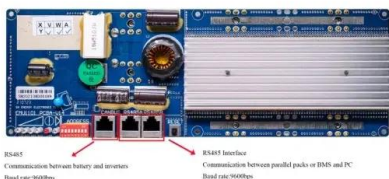

New & Used Outdoor Gear , Top Brands , Out& Back Outdoor

Out& Back Outdoor is your one-stop shop for new and used outdoor gear and equipment from top brands. Find high-quality products with deals up to 80% off!