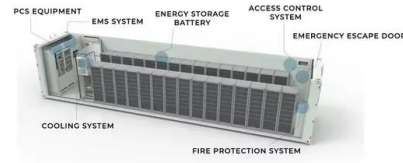

LPSB48V400H
48V or 51.2V

How about Magic Cube Energy Storage Products , NenPower

Magic Cube Energy Storage Products help bridge this gap, storing excess solar energy during peak hours and supplying it later, thereby alleviating stress on the electrical grid and reducing ...

Magic cube solar container product introduction

Delta's Magic Cube battery system is designed for grid-scale and medium to large-scale industrial energy storage applications. Built on a standard 10ft shipping container with unique designs and ...

magic cube_leaflet_EN_20240301

Delta's Magic Cube battery system is designed for grid-scale and medium to large-scale industrial energy storage applications. Built on a standard 10ft shipping container with unique designs and ...