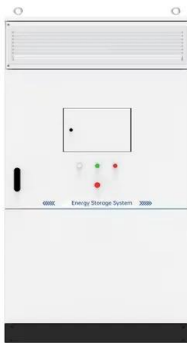

Magic cube solar container product introduction

Delta's Magic Cube battery system is designed for grid-scale and medium to large-scale industrial energy storage applications. Built on a standard 10ft shipping container with unique designs and ...

magic cube_leaflet_EN_20240301

Delta's Magic Cube battery system is designed for grid-scale and medium to large-scale industrial energy storage applications. Built on a standard 10ft shipping container with unique designs and ...

What is the electric car magic cube solar container

Delta's Magic Cube battery system is designed for grid-scale and medium to large-scale industrial energy storage applications. Built on a standard 10ft shipping container with unique designs