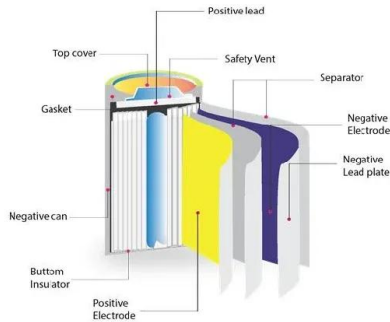

## Luxembourg communication base station solar container battery ph