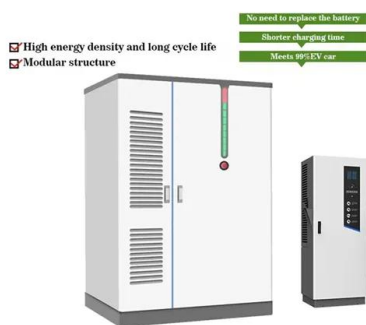

Moldova communication base station wind and solar hybrid battery

The Role of Hybrid Energy Systems in Powering Telecom Base Stations Discover how hybrid energy systems, combining solar, wind, and battery storage, are transforming telecom base station power, ...

Luxembourg City Tourist Office

Visit the City of Luxembourg and discover these tourist attractions steeped in history but nevertheless with a contemporary touch. Live a unique experience with more than 40 guided tours ...

UNESCO World Heritage Sites in Luxembourg

Visit the romantic Grund district or the subterranean casemates carved out of the rock of the Bock promontory, which bear witness to Luxembourg's past as a heavily defended stronghold. The ...