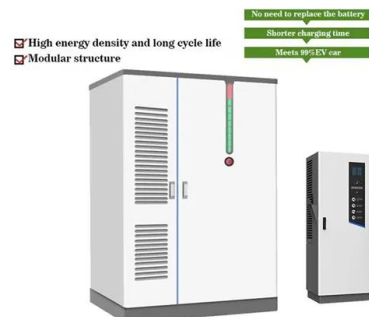

Quiz da Página Inicial do Bing -- Quiz de Hoje e Curiosidades das

O Bing Homepage Quiz é um quiz interativo diário com perguntas de escolha múltipla que abrangem notícias dos EUA e globais, cultura pop, desporto, tecnologia e trivia geral. Teste os seus ...