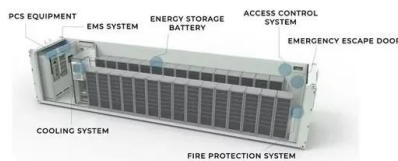

Employment , New Smyrna Beach, FL

Career Source Flagler & Volusia Job Opportunities Chapter 295, Florida Statutes, sets forth certain requirements for public employers to accord preferences, in appointment, retention, and promotion, ...