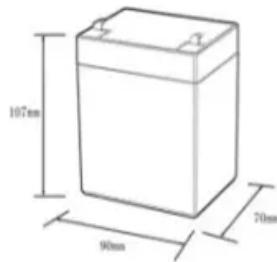

Lebanon solar container harness supplier recommendation

12.8V6Ah

Nominal voltage (V):12.8
 Nominal capacity (ah):6
 Rated energy (WH):76.8
 Maximum charging voltage (V):14.6
 Maximum charging current (a):6
 Floating charge voltage (V):13.6~13.8
 Maximum continuous discharge current (a):10
 Maximum peak discharge current @10 seconds (a):20
 Maximum load power (W):100
 Discharge cut-off voltage (V):10.8
 Charging temperature (°C):0~+50
 Discharge temperature (°C): -20~+60
 Working humidity: <95% R.H (non condensing)
 Number of cycles (25 °C, 0.5c, 100%doD): >2000
 Cell combination mode: 32700-4s1p
 Terminal specification: T2 (6.3mm)
 Protection grade: IP65
 Overall dimension (mm):90*70*107mm
 Reference weight (kg):0.7
 Certification: un38.3/msds