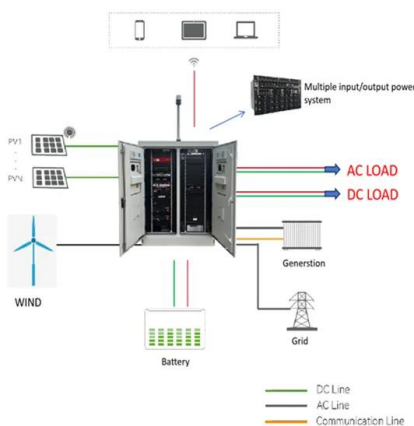

KITJIA ENERGY STORAGE POWER SUPPLY CUSTOMIZATION

Wall-mounted power supply energy storage A wall-mounted battery is a rechargeable energy storage system designed to be affixed to a wall, optimizing space utilization while providing backup power. It ...

KITJIA ENERGY STORAGE POWER SUPPLY CUSTOMIZATION

220dv mobile energy storage power supply Feature highlights: This 220V Portable Mobile Digital Power Supply is designed for outdoor emergency energy storage, featuring a lithium battery with a capacity ...

KITJIA ENERGY STORAGE POWER CUSTOMIZATION COMPANY

El Salvador photovoltaic energy storage power supplier We innovate with solar photovoltaic plant design, engineering, supply and construction services, contributing to the diversification of the energy ...

Kitjia Energy Storage Module Line Price: What You Need to Know

Let's cut to the chase: if you're researching Kitjia energy storage module line prices, you're likely either a procurement manager, an engineer, or a business owner in renewable energy. Maybe you're even a ...