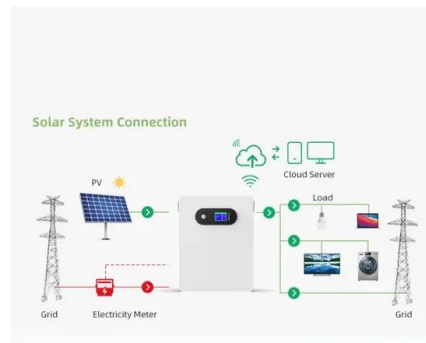

Jaeger-LeCoultre Master Control Calendar Jaeger LeCoultre for C

Jaeger-LeCoultre Master Calendar Listing: C$12,222 Jaeger-LeCoultre Master Control Calendar Jaeger LeCoultre , Reference number 4148420; Automatic; Condition Very good; Year 2021; Watch with ...