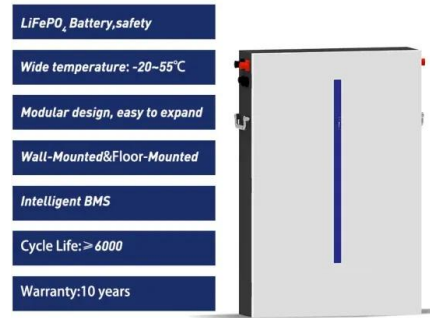

business with cutting-edge ...