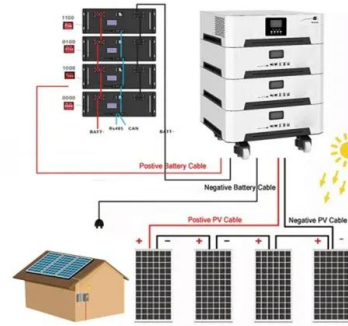

Products

Delta EMS integrates renewables, EV charging, and energy storage, enabling centralized dispatch and AI-driven control for optimized efficiency. It provides real-time monitoring via a graphical interface ...

Foldable PV Container + Energy Storage + EMS: The Next ...

Foldable PV containers are innovative products born out of this trend. They not only solve transportation and deployment challenges, but also, through integration with energy storage ...

BESS System, Commercial Industrial Battery Solutions , GSL Energy

GSL Energy is a leading manufacturer of industrial and commercial energy storage systems. We offer OEM and ODM solutions, providing tailored, reliable, and scalable energy storage for various ...