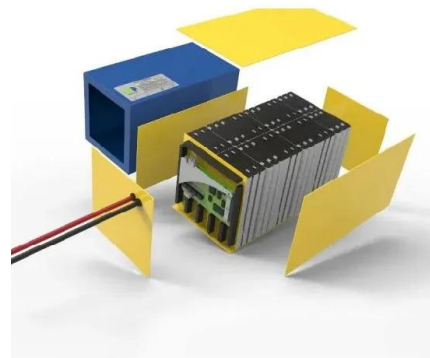

How Many Solar Panels Will Fit in a Shipping Container?

Not all of them need a full 40-foot container. A 20-foot container is a smaller option and typically holds half of what a 40-foot container holds, or about ...