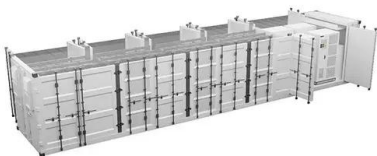

Solar container Mobil-Grid® 500+ solarfold , ECOSUN ...

Mobil-Grid® 500+ solarfold is a 20 Feet ISO High Cube container, with CSC certification, which integrates a plug and play pre-wired deployable and ...