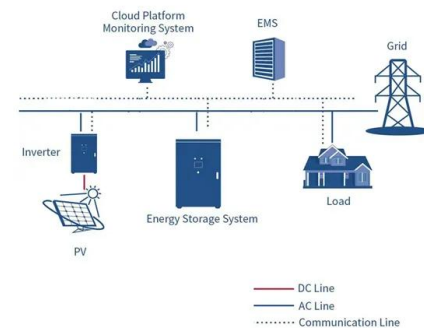

### Hybrid Solar System Diagram

A hybrid solar system is an advanced energy solution that combines solar power generation with battery storage and often includes a connection to the utility grid. This system allows ...

### Solar thermal heat pump system installation and commissioning ...

This system combining the heat pump and hybrid solar panels improves significantly the performance of the heat pump by largely reducing its electricity consumption on the electricity grid.

### Solar Water Heater Diagram and System Components

Detailed diagram of a solar water heater, showing key components and how they work together to heat water using solar energy. Useful for students, engineers, and DIY projects.

### Heat pump solar container device drawing diagram video

A heat pump diagram isn't just a pretty picture--it's a roadmap of how heat moves through your system. Whether you're choosing a system, troubleshooting, or just curious, these diagrams help you see the ...