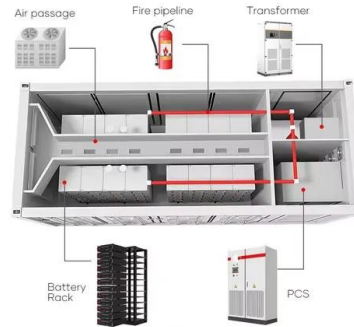

What is gravity?

Newton's "law" of gravity is a mathematical description of the way bodies are observed to attract one another, based on many scientific experiments and observations. The gravitational equation says ...

Sir Isaac Newton

As the years progressed, Newton completed his work on universal, diffraction of light, centrifugal force, centripetal force, inverse-square law, bodies in motion and the variations in tides due to gravity. His ...

StarChild: Galaxies

A galaxy contains stars, gas, and dust which are held together as a group by gravity. There may be millions, or even billions, of stars in one galaxy. There are billions of galaxies in the universe. ...