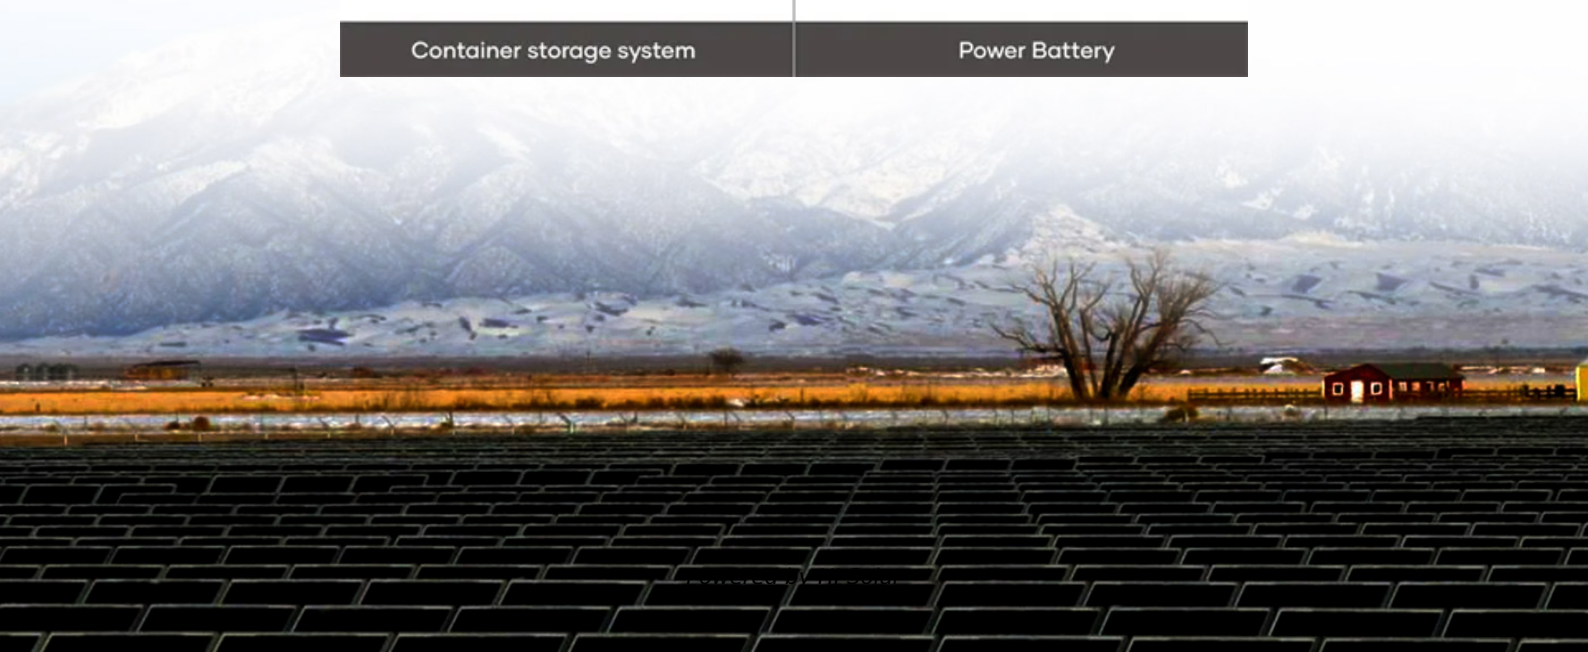

Gravity solar container symposium speech epc

GEL Battery

Lithium Battery

Container storage system

Power Battery

Gravity solar container symposium speech epc

Teachers' Center Activity: Gravity Effects on Planet Motion

StarChild: Stars

Gravity causes the last of the star's matter to collapse inward and compact. This is the white dwarf stage which is extremely dense. White dwarfs shine with a white hot light but once all of their energy is ...