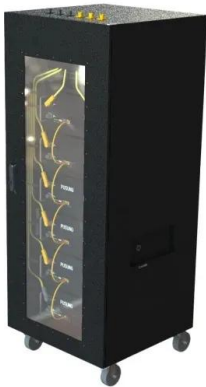

Stash Cooking System

The whole systems packs into the cook pot, including a 100g JetPower fuel canister (sold separately). Whether you're an ultralight backpacker or just looking to pack a little lighter, Stash keeps you eating ...

Using a Thermal Store with a Solid Fuel Stove , McDonald Water Storage

If you are planning to use a solid fuel stove, AGA type cooker or renewable energy, using a thermal store as your hot water storage solution could enable you to dramatically reduce your energy bills.

Thermoelectric generator

Thermoelectric module A thermoelectric module is a circuit containing thermoelectric materials which generate electricity from heat directly. A thermoelectric module consists of two dissimilar ...