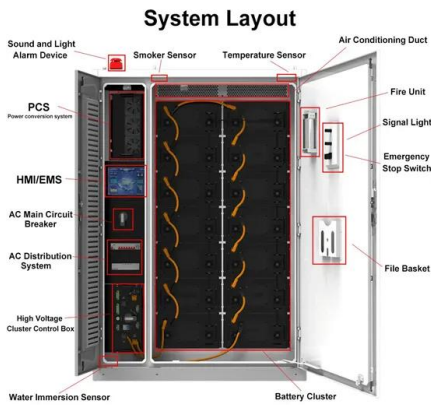

distribution ...