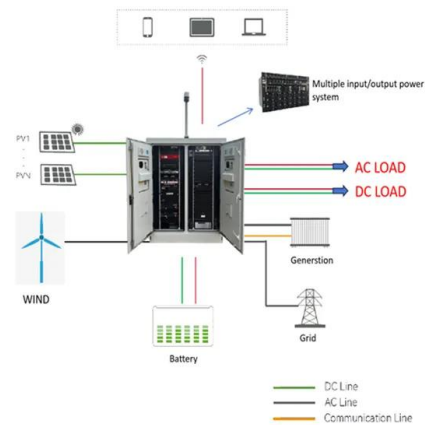

Who would be the Japanese equivalent of Feli From Germany?

If you're not getting the hint already from the video, Feli From Germany is a r currently living in America who makes content about life in Germany and often compares it to life in the USA. ...