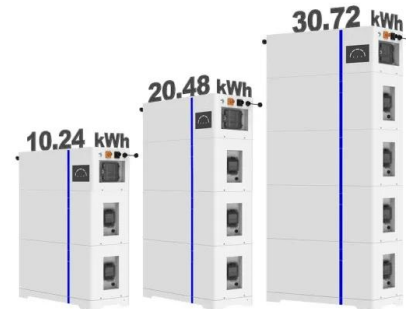

Divisional Bracket

ESS

How Do I Set Up a DSLR to Take Photos of the Stars? (Beginner's ...

With the right settings, a sturdy tripod, and a little patience, your camera can pull in way more light than your eyes ever could. That's how those crazy Milky Way shots happen. In this guide, ...

Bing Image Creator frequently not able to create images : r/bing

For the past 3 days the Bing Image Creator frequently could not create pictures, where the create button would just stay greyed out for hours at a time and basically only works when I have ...