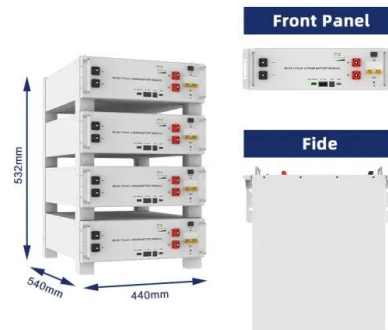

CN201393176Y

The electric power system of an electric workover rig has the advantages that the electric power system sufficiently utilizes a well mouth transformer, increases power output capacity through energy storage ...

EPIC RIG(TM) - The First Fully Electric Well Service Rig , Axis

Axis' EPIC RIG(TM) is the first fully electric service rig, engineered to deliver safer, more efficient, more reliable well services. Explore the EPIC RIG(TM) now.