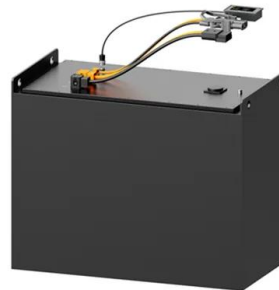

Mattel and Fisher-Price Customer Center

You searched for "electric car magic cube solar container" We found 73 results Products (73) Frequently Asked Questions (0) Sort By: Page 1 of 5:1 2 3 4 5 all Matchbox® Action Drivers(TM)

...

Mattel and Fisher-Price Customer Center

You searched for "electric car magic cube solar container" We found 3 results Products (3) Frequently Asked Questions (0) Sort By: Joe's Handy Dandy Notebook - (90730) Surprise Sounds Schoolhouse ...

Mattel and Fisher-Price Customer Center

You searched for "electric car magic cube solar container" We found 10 results Frequently Asked Questions (0) Sort By: Cube World Mods Assortment - (N0806) Nitro Battlerz Car Set - (I4056) Nitro ...

Mattel and Fisher-Price Customer Center

You searched for "electric car magic cube solar container" We found 73 results Sort By: Page 1 of 5:1 2 3 4 5 all Grow-With-Me Car Seat(TM) - (79711) Safe Embrace