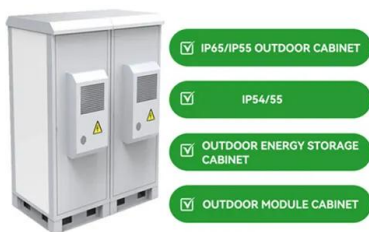

What is the electric car magic cube solar container

That's exactly what the electric car magic cube energy storage release technology brings to the table. Designed for utility companies, renewable energy developers, and tech-savvy

Mattel and Fisher-Price Customer Center

You searched for "electric car magic cube solar container" We found 73 results Products (73) Frequently Asked Questions (0) Sort By: Page 1 of 5:1 2 3 4 5 all Matchbox® Action Drivers(TM)