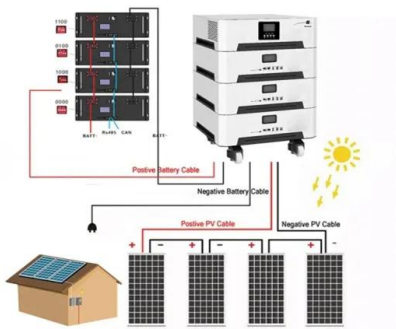

Power Pedestals

Whether you own a marina or a private dock, or you're looking for RV power stations, we have the best selection of versatile electrical power pedestal units to meet the needs of both commercial and ...