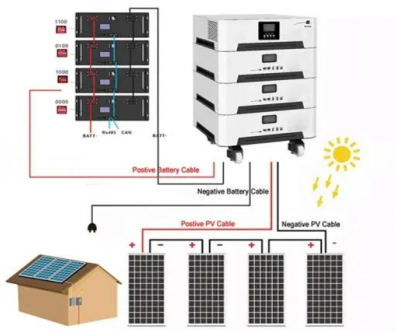

Final Artech Brochure Capacitor Discharge (CD) Proje

From indigenous development of India's first Capacitor Discharge Welding Machine to global recognition, advancing the technology frontiers has always been Artech's driving force.

Capacitive Discharge Welder & Energy Storage Welder -Sunke

CD welding machines optimized for fast, repeatable, and high-quality welds. Our capacitor discharge welding machines represent the pinnacle of stored energy welding technology, combining efficiency, ...

CAPACITOR DISCHARGE STUD WELDING MACHINES

Principle of solar container capacitor spot welding machine Unlike traditional welding machines that rely on a continuous power source, these machines store energy in capacitors and release it ...