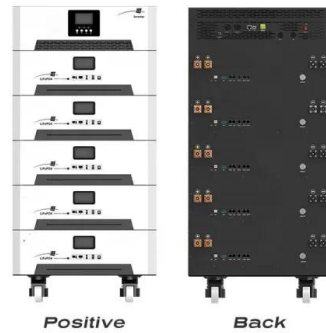

Can the electric mirror cabinet be converted into a smart mirror cabinet

Looking for a Zigbee Mirror Cabinet for my bathroom

IKEA now released a new mirror cabinet, it's called Faxälvén (FAXÄLVÉN Spiegelschrank mit Beleuchtung, Eichenachbildung, 80x15x95 cm - IKEA Deutschland). It has ...

Smart Mirror Cabinets

You can perform an endless array of tasks using the interactive display built into the mirror cabinet. Control the LED lighting of the cabinets or manage your home's lighting by connecting to a smart ...

LED Illuminated Bathroom Mirror Cabinet with Smart ...

Give you a better life with this LED mirror cabinet. 4mm thick high-definition plane mirror clearly illuminates your beauty. Smart touch control allows you to freely ...