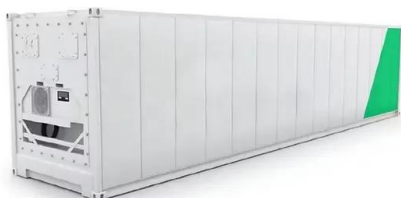

Convert existing mirror to smart mirror? : r/smartmirrors

You can't do this - normal mirrors will have a black backing which means you can't shine light from a screen through it. You need a two-way pane of glass that will allow light in from the back, ...