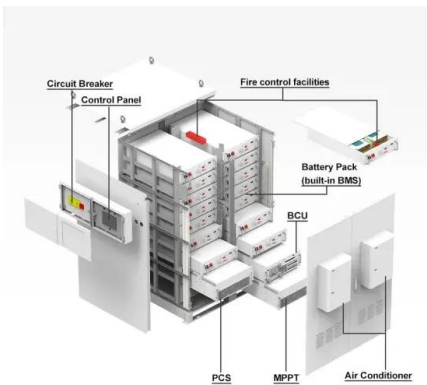

^???? ~??"??^?? ? ~??? ??^

We adhere to the highest standards of corporate governance, ethics, and openness while operating with uncompromising integrity. To limit risk and safeguard the interests of our stakeholders, we comply ...