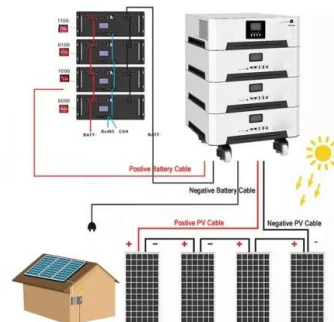

### 5-In-One Energy Storage System & Home ESS Solutions , Sigenergy

Explore Sigenergy's 5-In-One energy storage systems with solar charger inverters and custom home ESS solutions for efficient energy storage and management.

### Mobile Solar Containers , SolaraBox Portable & Rapid-Deploy Solar ...

The SolaraBox mobile solar container is a portable solar power plant that delivers reliable electricity with minimal setup. It's road-ready and quick to deploy, making it ideal for remote worksites, disaster ...

### UNDERSTANDING BIDIRECTIONAL POWER SUPPLY

The Mobile Solar PV Container is a portable, containerized solar power system designed for easy transportation and deployment. It integrates advanced photovoltaic modules, inverters, and electrical ...