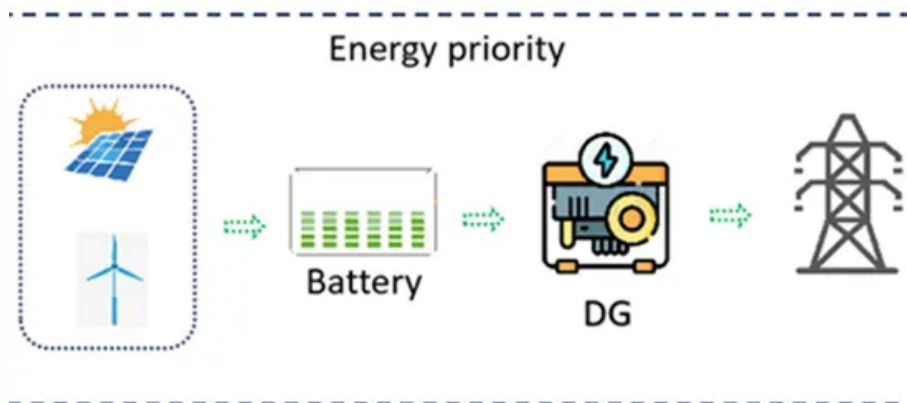

Address of banggi solar container industrial park

Overview

Bangi Industrial Estate was completed with 3-storey units available for rent or sale. A-Park Bangi features 49 semi-D and detached factories on a 20-acre industrial hub next to the NSE, directly connected to Balakong and Kajang. It can also be easily access via the SILK highway, Sungai Besi highway and North-South Expressway. KUALA LANGAT (Sept 26): Boutique developer Ancubic Group has officially launched its latest industrial park project, A-Park Bangi, in a groundbreaking ceremony at the Ancubic Harmoni sales gallery here on Thursday. 5-storey detached and semi-detached modern multi-functional industrial lots with cutting-edge tech & versatile designs It occupies a prime 20-acre plot of land in Bandar Baru Bangi, Selangor, which is only 1km & 2km to SKVE & North South.