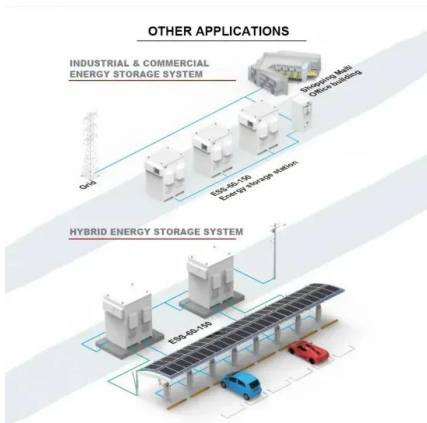

Join Premium

Join Premium We offer several paid memberships to help amplify your experience on . Click through the links below to learn more about our paid membership offerings. Plans If ...